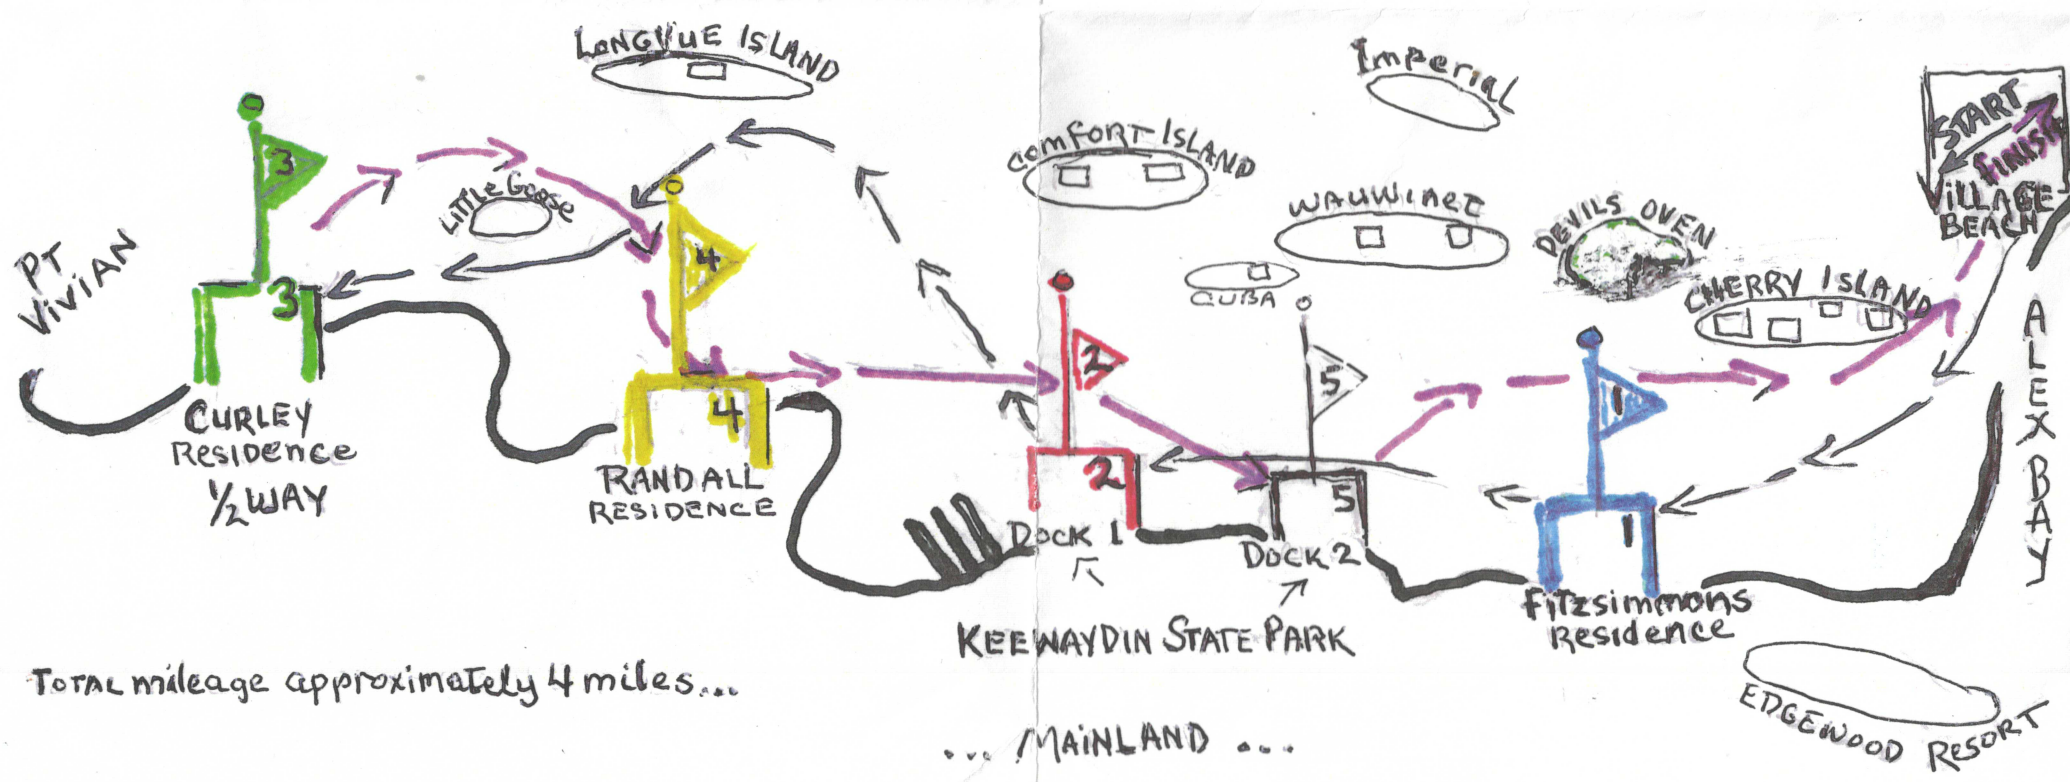

# Paddle for Betterment

At each stop, each person picks up a card.

1. **BLUE** FLAG Fitzsimmons Point
2. **RED** FLAG Keewaydin State Park (Dock 1)
3. **GREEN** FLAG Curley's Dock
4. **YELLOW** FLAG RON & JUDY RANDALL
5. **WHITE** FLAG Keewaydin State Park (Dock 2)

Total mileage approximately 4 miles...

... MAINLAND ...