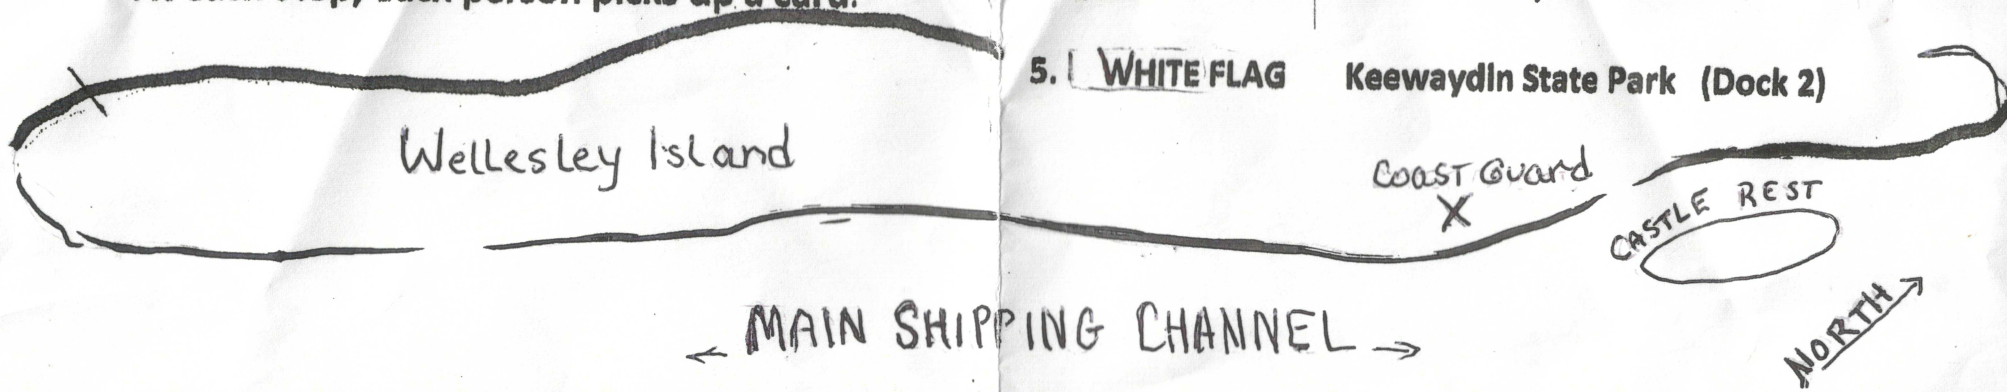

# Paddle for Betterment

At each stop, each person picks up a card.

1. **BLUE** FLAG Fitzsimmons Point
2. **RED** FLAG Keewaydin State Park (Dock 1)
3. **GREEN** FLAG Curley's Dock
4. **YELLOW** FLAG RON & JUDY RANDALL
5. **WHITE** FLAG Keewaydin State Park (Dock 2)

Total mileage approximately 4 miles...

... MAINLAND ...